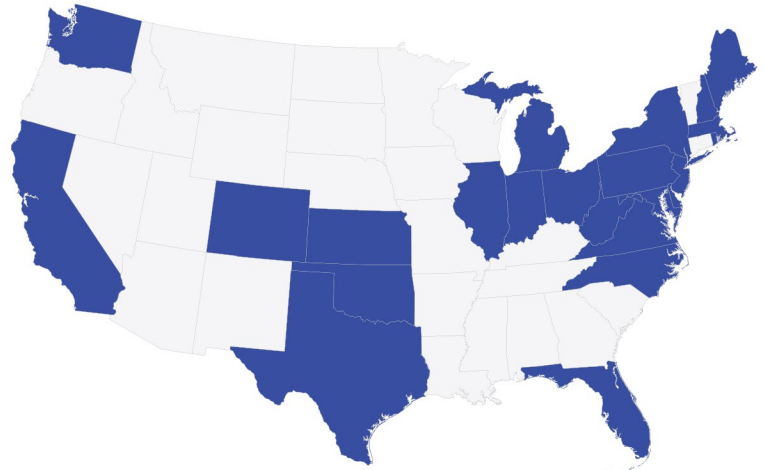

The Best Solution

Coast-to-Coast, One-Invoice Toll Management and Savings

PacLease has partnered with Bestpass to provide PacToll™, a national toll management solution. Bestpass has built relationships with toll authorities to save you time and money with the nation's only coast-to-coast toll solution.

Covering 100% of major U.S. toll roads, PacToll is a truly national solution that includes more than 40 tolling authorities. PacToll's consolidated billing streamlines the account process so you only have one bill to pay.

- Tolling simplified with coast-to-coast coverage
- Single payment for all toll usage per period
- No costly plate tolls, fees, or duplicate tolls
- Superior customer support

The Best Coverage

Over 40 tolling authorities in 23 states on just one invoice.

BESTPASS US Toll Coverage

Bestpass Compatibility

- All E-ZPass roads
- Kansas, Florida, Oklahoma & Texas toll roads
- Colorado E470
- San Francisco Bay Area Bridges
- Washington State Good to Go! Tolling